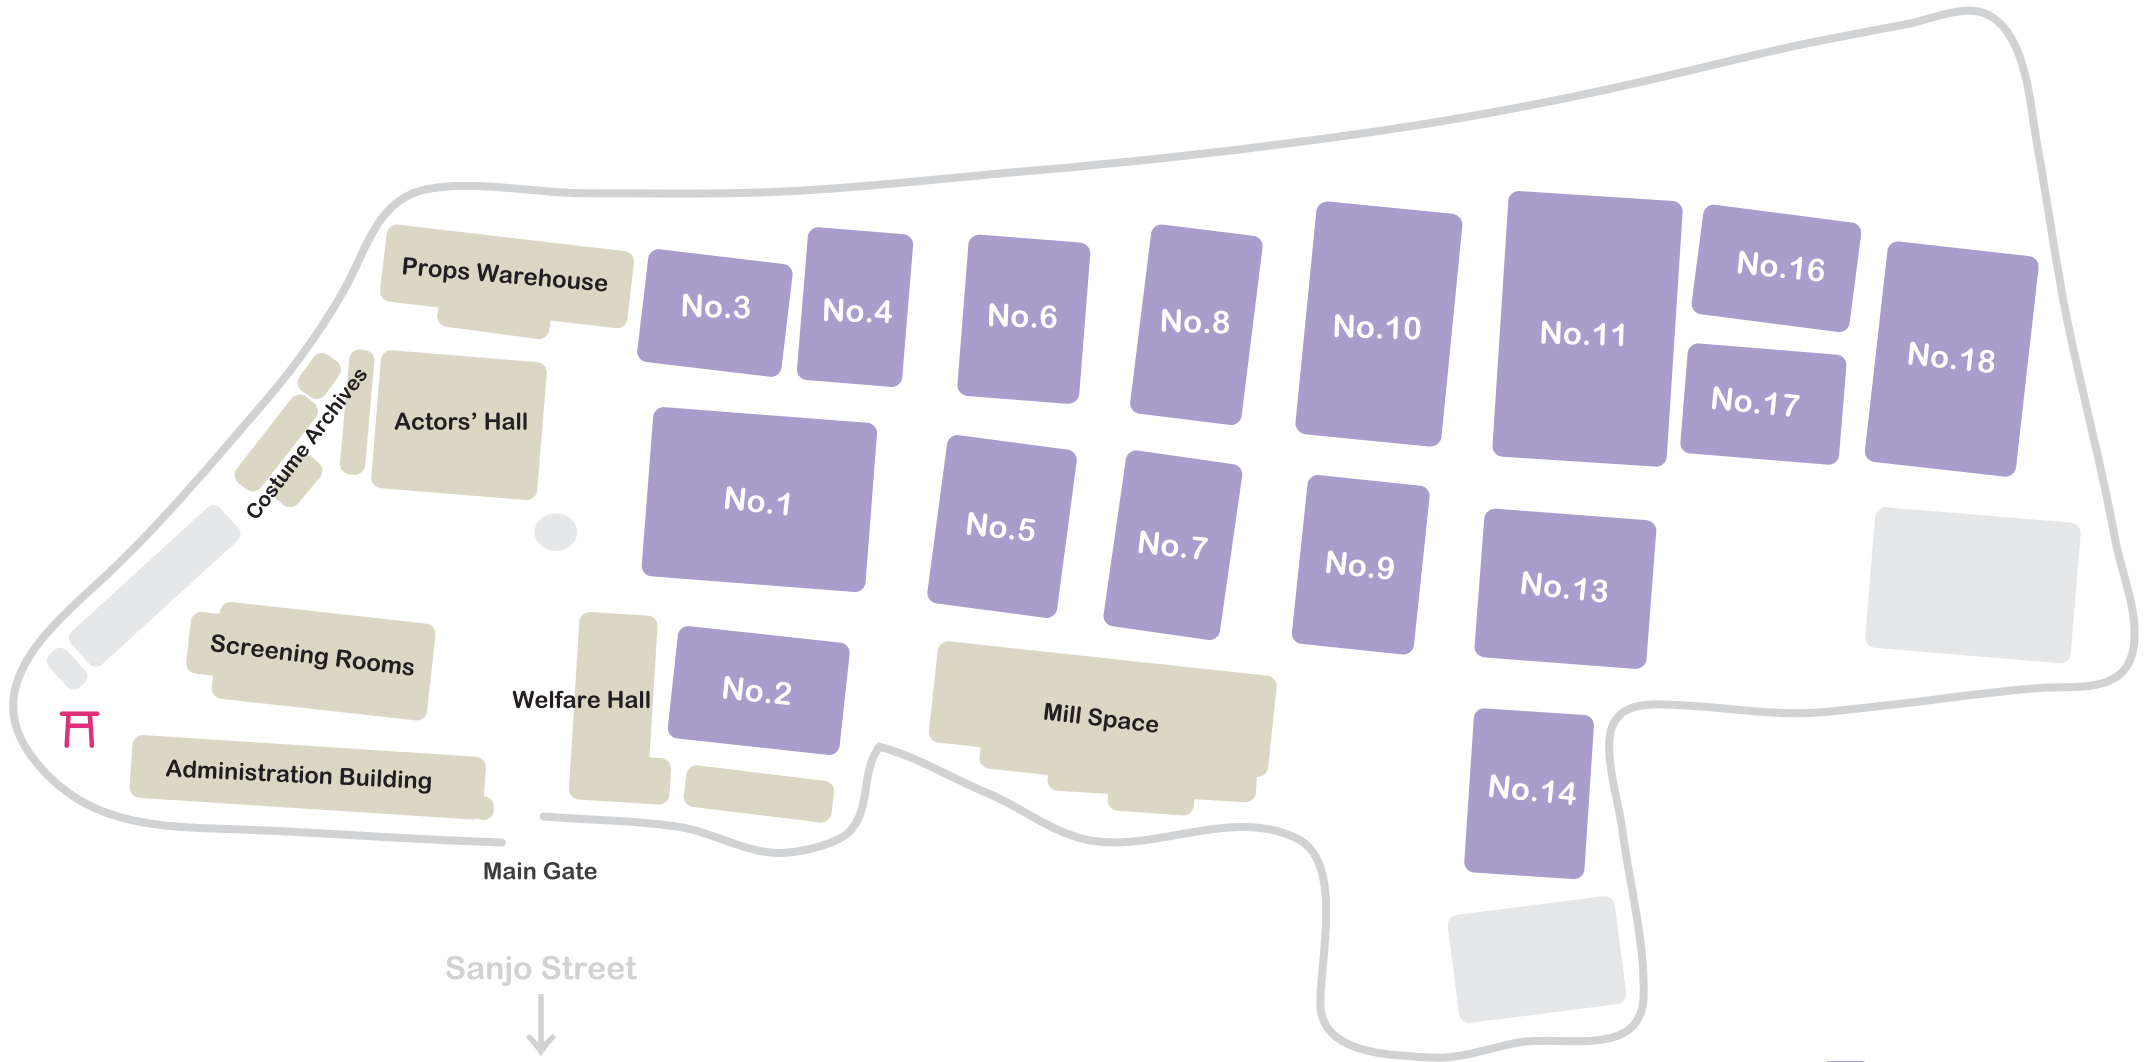

TOEI STUDIOS KYOTO

Toei Kyoto Studio Park (Back Lot Locations) →

-  Stages
-  Support Services